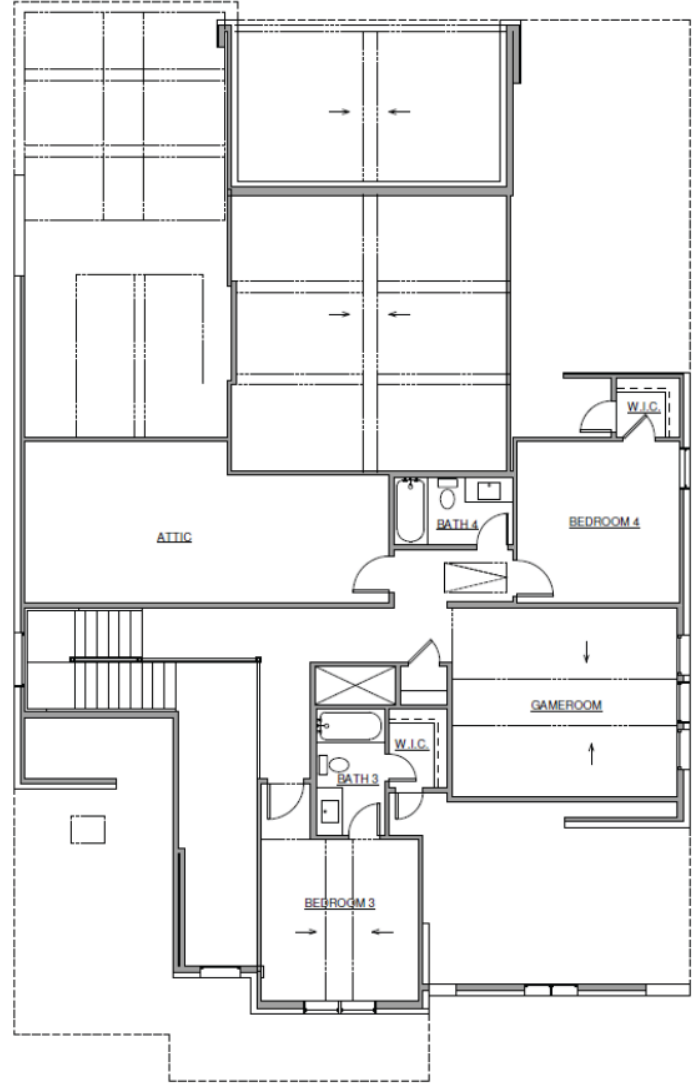

Madison IV

64' Series

 4
  4
  3
  2
  3,810 SQ FT

1ST FLOOR PLAN

2ND FLOOR PLAN

OPT. SLIDING DOOR AT DINING

MELISSA EVANS | 940.367.1620 | MEVANS@SOUTHGATEHOMES.COM

©2022 Southgate Homes, a subsidiary of Green Brick Partners (GRBK). Southgate Homes is an Equal Housing Opportunity Builder. Southgate Homes reserves the right to change any materials and/or manufacturer supplied products with comparable materials and/or manufacturer supplied products as pricing and availability permits. Included features may not be incorporated into inventory homes due to retro fit expenses. Optional items may be available at an additional cost. Homeowner is not allowed to supply their own materials or labor. No credits/substitutions on standard items omitted from the home. Some manufacturers' warranties are non-transferable. Please see community sales manager for more details.