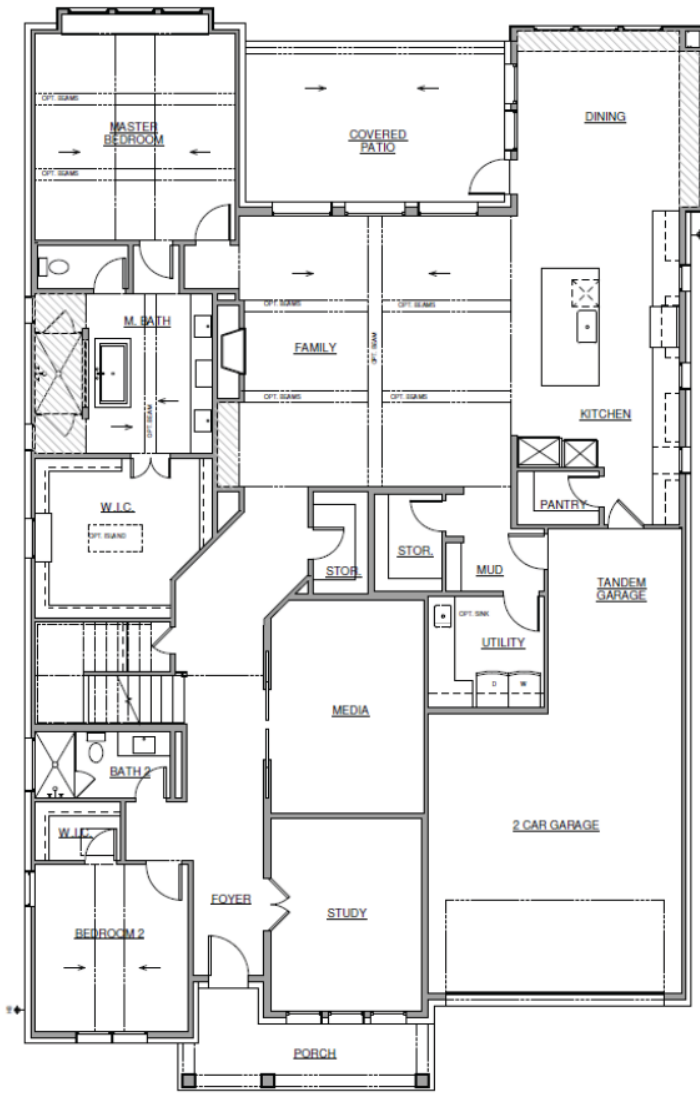

Madison IV

64' Series

 4
  4
  3
  2
  3,810 SQ FT

1ST FLOOR PLAN

2ND FLOOR PLAN

OPT. SLIDING DOOR AT DINING

MELISSA EVANS | 940.367.1620 | MEVANS@SOUTHGATEHOMES.COM

©2022 Southgate Homes, a subsidiary of Green Brick Partners (GRBK). Southgate Homes is an Equal Housing Opportunity Builder. Southgate Homes reserves the right to change any materials and/or manufacturer supplied products with comparable materials and/or manufacturer supplied products as pricing and availability permits. Included features may not be incorporated into inventory homes due to retro fit expenses. Optional items may be available at an additional cost. Homeowner is not allowed to supply their own materials or labor. No credits/substitutions on standard items omitted from the home. Some manufacturers' warranties are non-transferable. Please see community sales manager for more details.