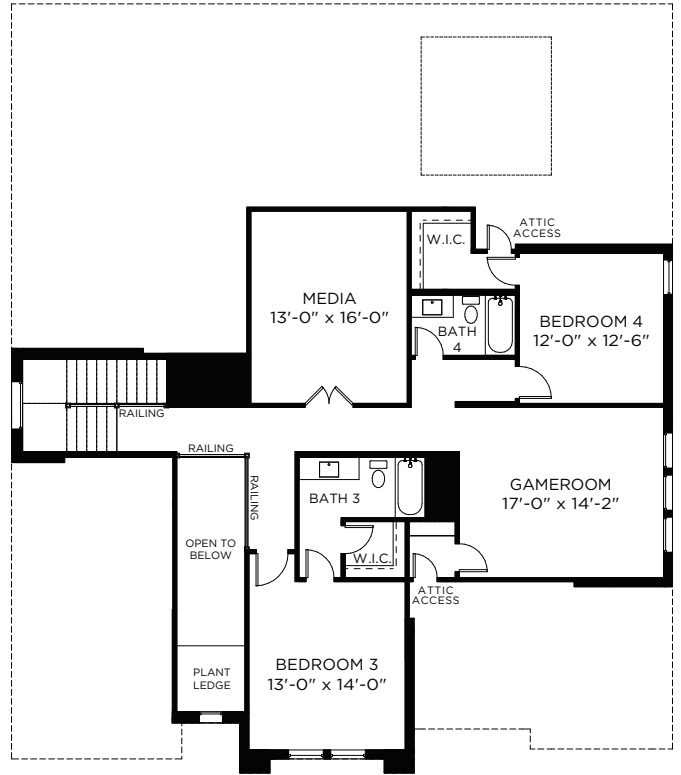

# 4650 Guthrie Street

71' SERIES

4    
 4.5    
 2    
 2    
 3,893 SQ FT

1ST FLOOR

2ND FLOOR