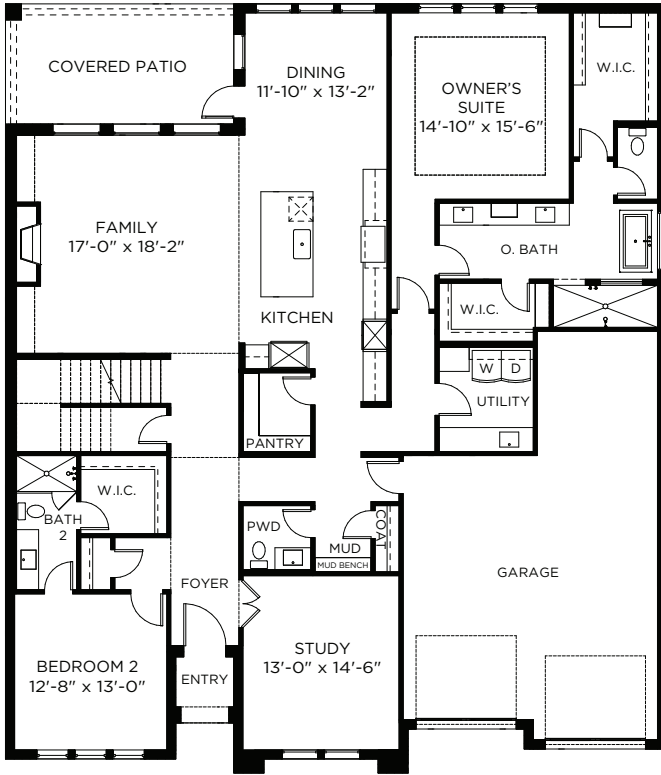

# 4650 Guthrie Street

71' SERIES

4    
 4.5    
 2    
 2    
 3,893 SQ FT

1ST FLOOR

2ND FLOOR