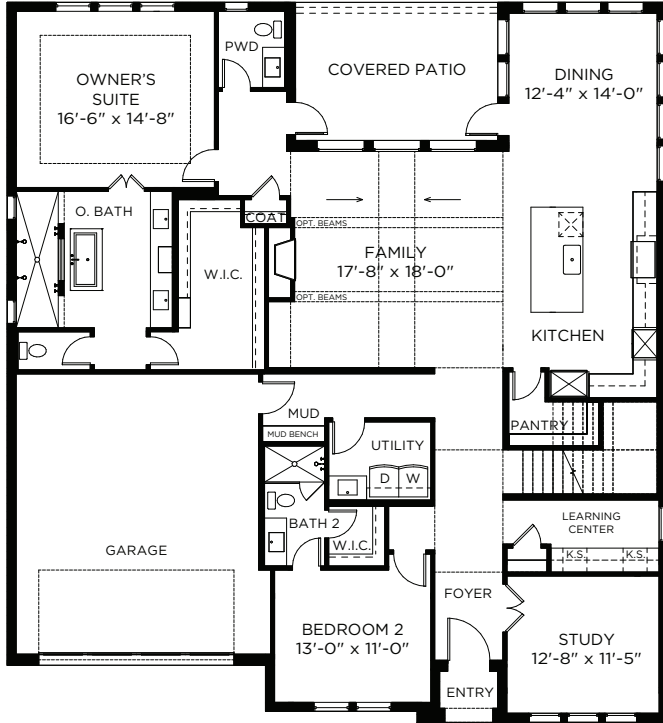

4680 Mayfield Drive

61' SERIES

4 4.5 2 2 3,797 SQ FT

1ST FLOOR

2ND FLOOR

All dimensions and square footage are approximate at Windsong Ranch and subject to change. Illustrations are artist's concept and not reproductions of original plans. The Southgate Homes policy of continual attention to design and construction requires that specifications, equipment and dimensions be subject to change without notice. Certain options can change room count. Please consult Community Sales Manager for details. 2023