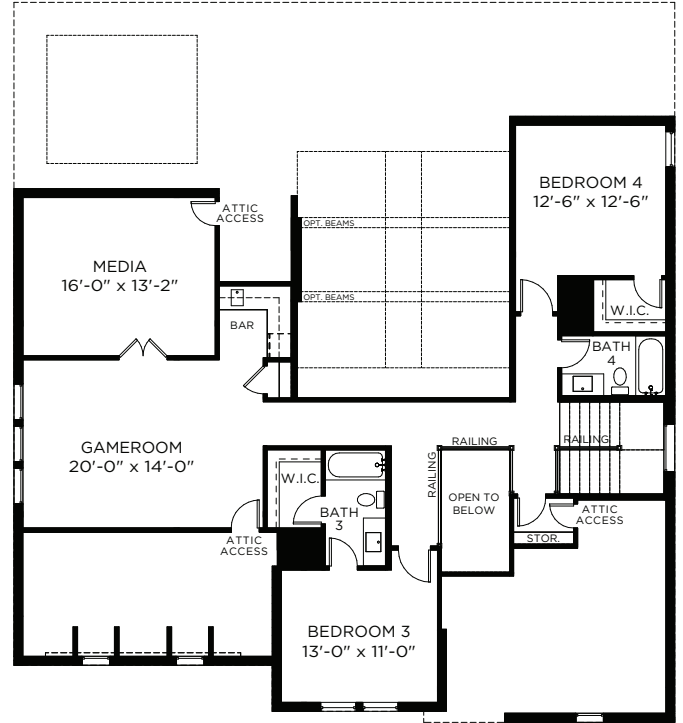

4680 Mayfield Drive

61' SERIES

4 4.5 2 2 3,797 SQ FT

1ST FLOOR

2ND FLOOR

All dimensions and square footage are approximate at Windsong Ranch and subject to change. Illustrations are artist's concept and not reproductions of original plans. The Southgate Homes policy of continual attention to design and construction requires that specifications, equipment and dimensions be subject to change without notice. Certain options can change room count. Please consult Community Sales Manager for details. 2023