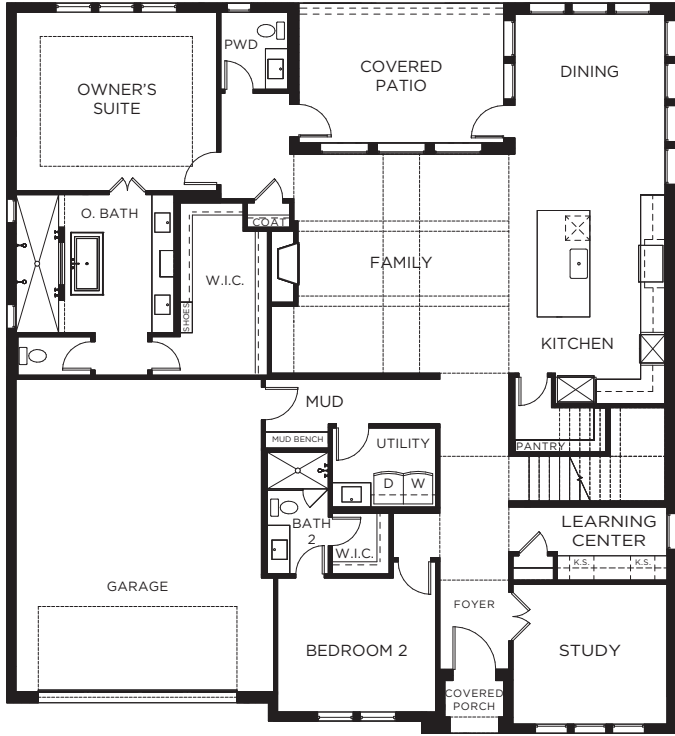

4710 Stillwell Court

4
 4.5
 2
 2
 3,881 SQ FT

1ST FLOOR

2ND FLOOR

All dimensions and square footage are approximate at Windsong Ranch and subject to change. Illustrations are artist's concept and not reproductions of original plans. The Southgate Homes policy of continual attention to design and construction requires that specifications, equipment and dimensions be subject to change without notice. Certain options can change room count. Please consult Community Sales Manager for details. 2024