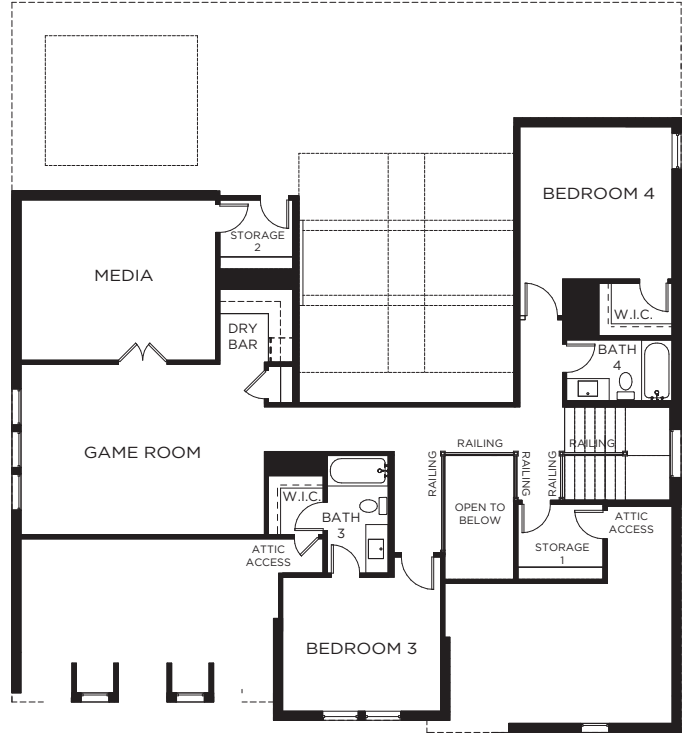

4710 Stillwell Court

4
 4.5
 2
 2
 3,881 SQ FT

1ST FLOOR

2ND FLOOR

All dimensions and square footage are approximate at Windsong Ranch and subject to change. Illustrations are artist's concept and not reproductions of original plans. The Southgate Homes policy of continual attention to design and construction requires that specifications, equipment and dimensions be subject to change without notice. Certain options can change room count. Please consult Community Sales Manager for details. 2024